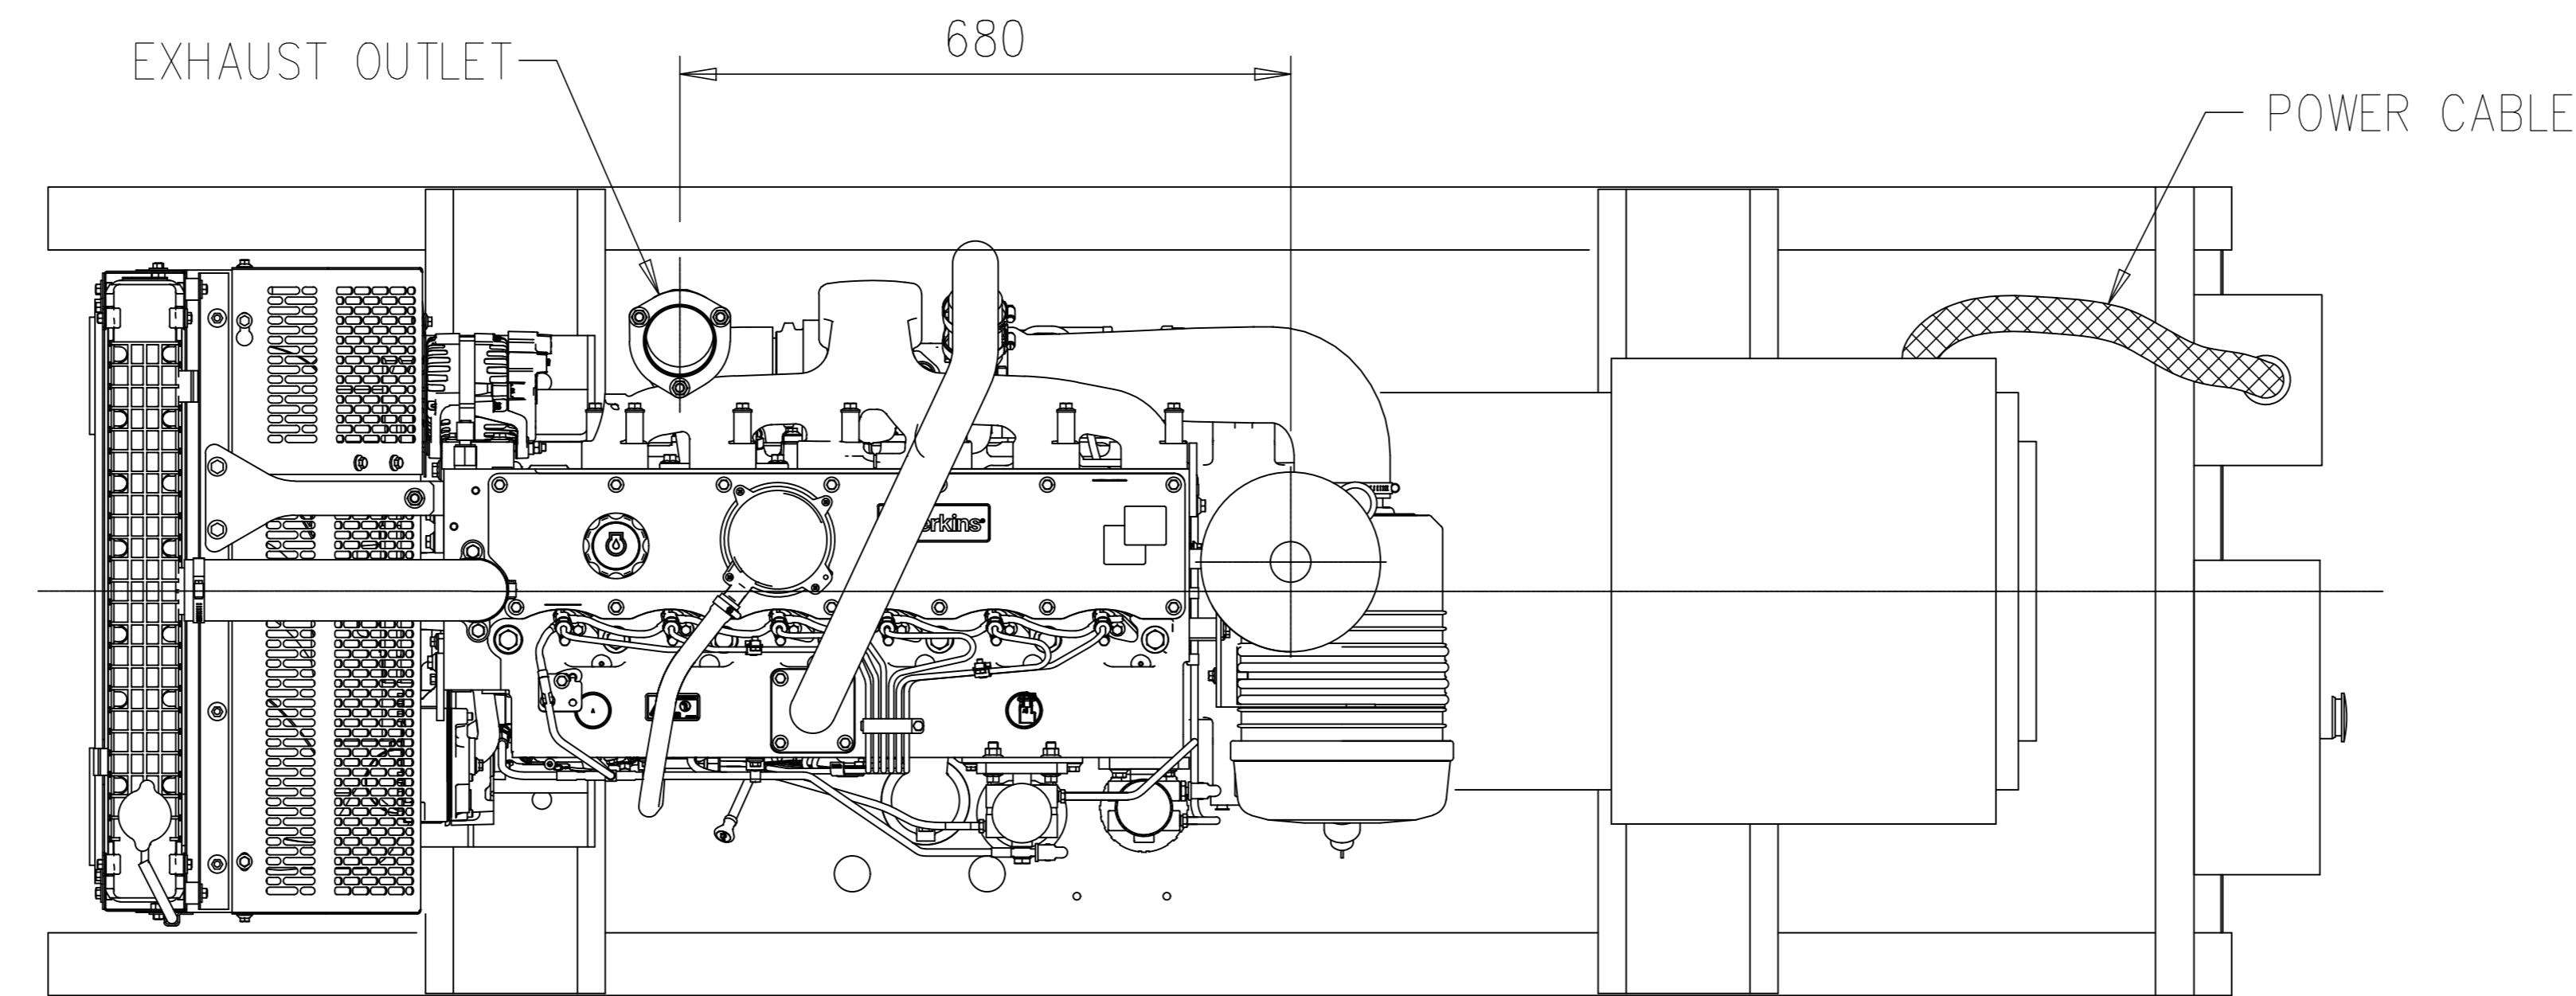

PERKINS ENGINE MODEL	1106A-70TG1
TAL ALTERNATOR MODEL	TAL044H

ITEM NO.	DESCRIPTION
1	ENGINE BLOCK
2	ALTERNATOR
3	SKID BASE
4	CONTROL PANEL
5	RADIATOR
6	PANEL STAND
7	BATTERY
8	CIRCUIT BREAKER PANEL
9	AVM (4 NOS.)

TOP VIEW

REAR VIEW

SIDE VIEW

FRONT VIEW