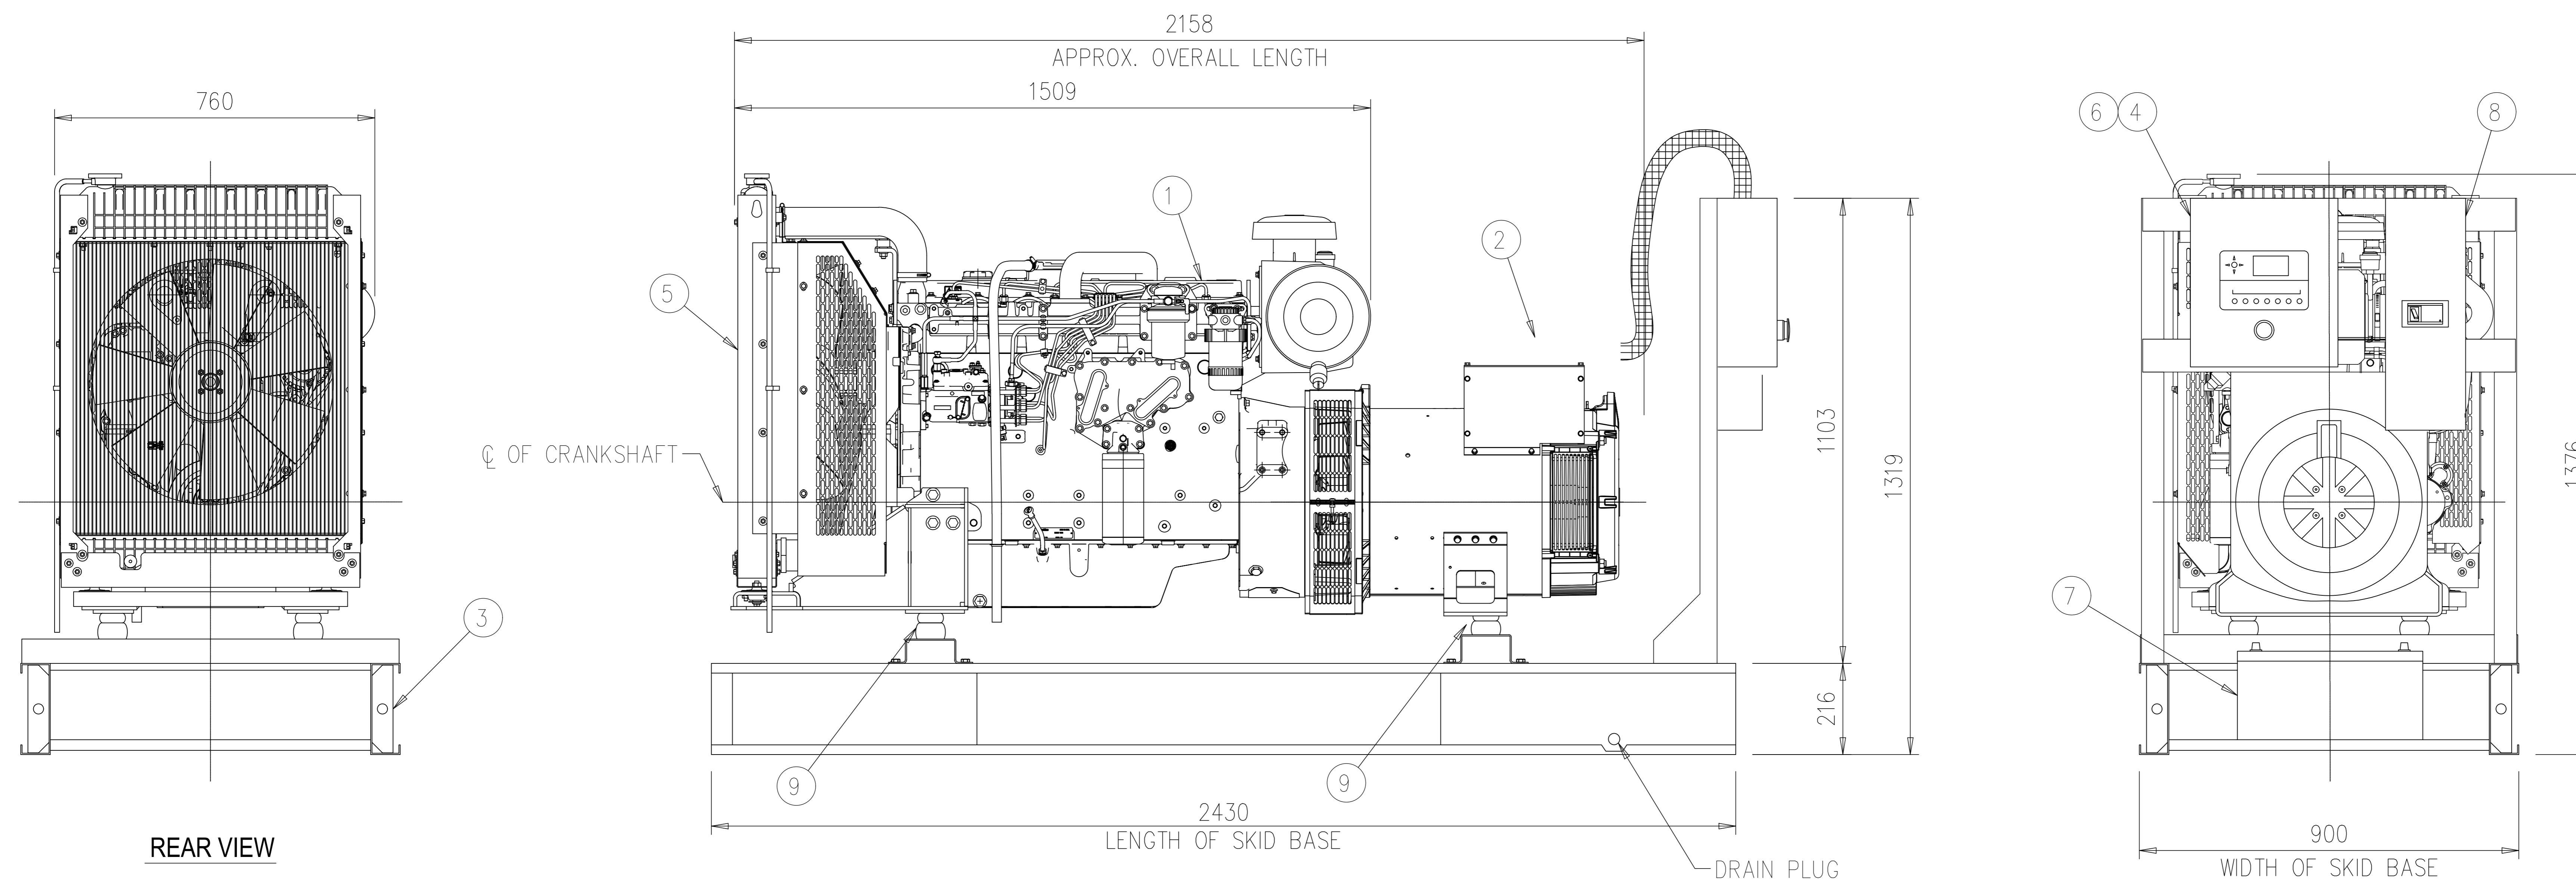

PERKINS ENGINE MODEL	1106A-70TG1
TAL ALTERNATOR MODEL	TAL044H

ITEM NO.	DESCRIPTION
1	ENGINE BLOCK
2	ALTERNATOR
3	SKID BASE
4	CONTROL PANEL
5	RADIATOR
6	PANEL STAND
7	BATTERY
8	CIRCUIT BREAKER PANEL
9	AVM (4 NOS.)

TOP VIEW

REAR VIEW

SIDE VIEW

FRONT VIEW