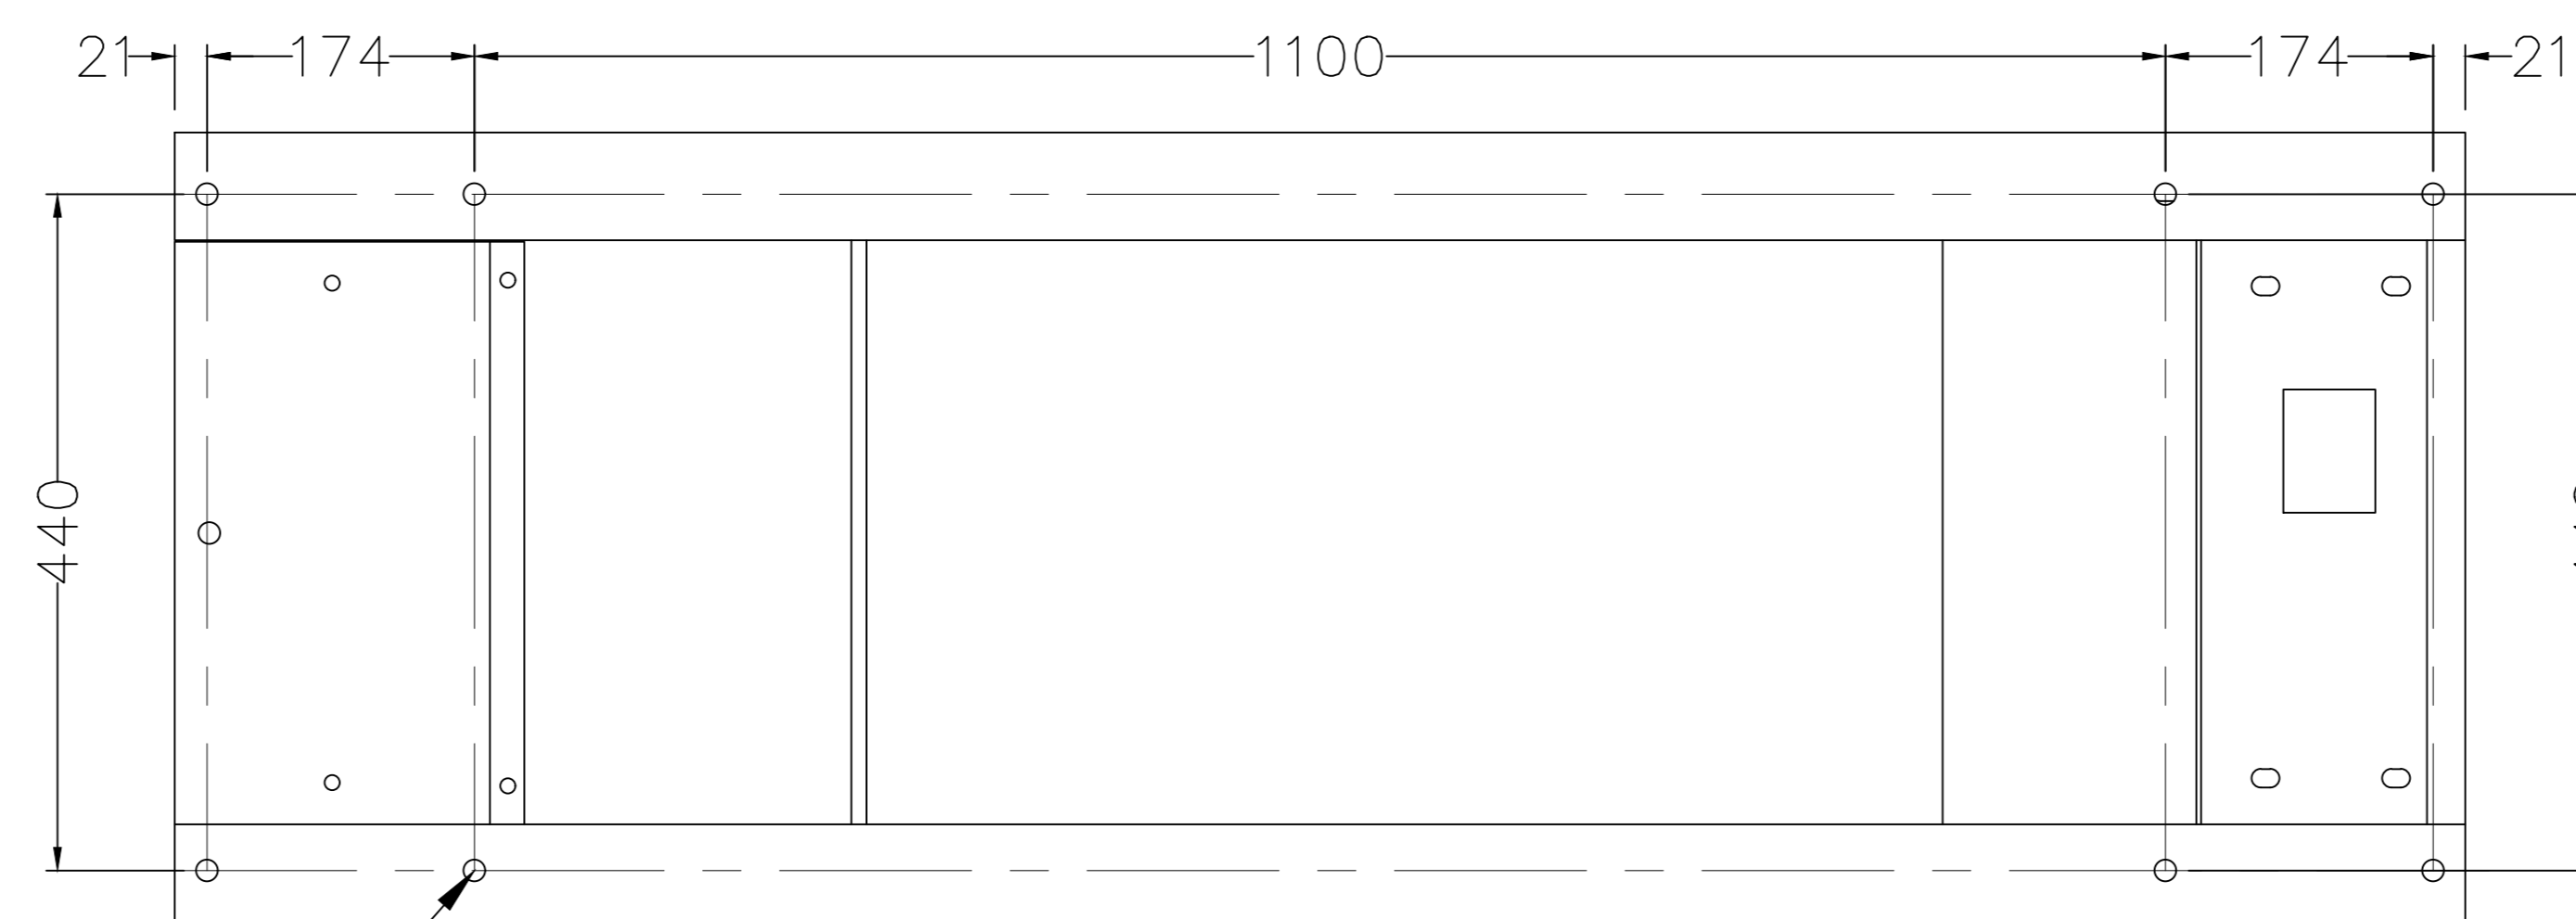

TOP VIEW

REAR VIEW

FRONT VIEW

FRONT VIEW

BOTTOM VIEW

Ø14 - 8X
FOUNDATION HOLE DETAIL