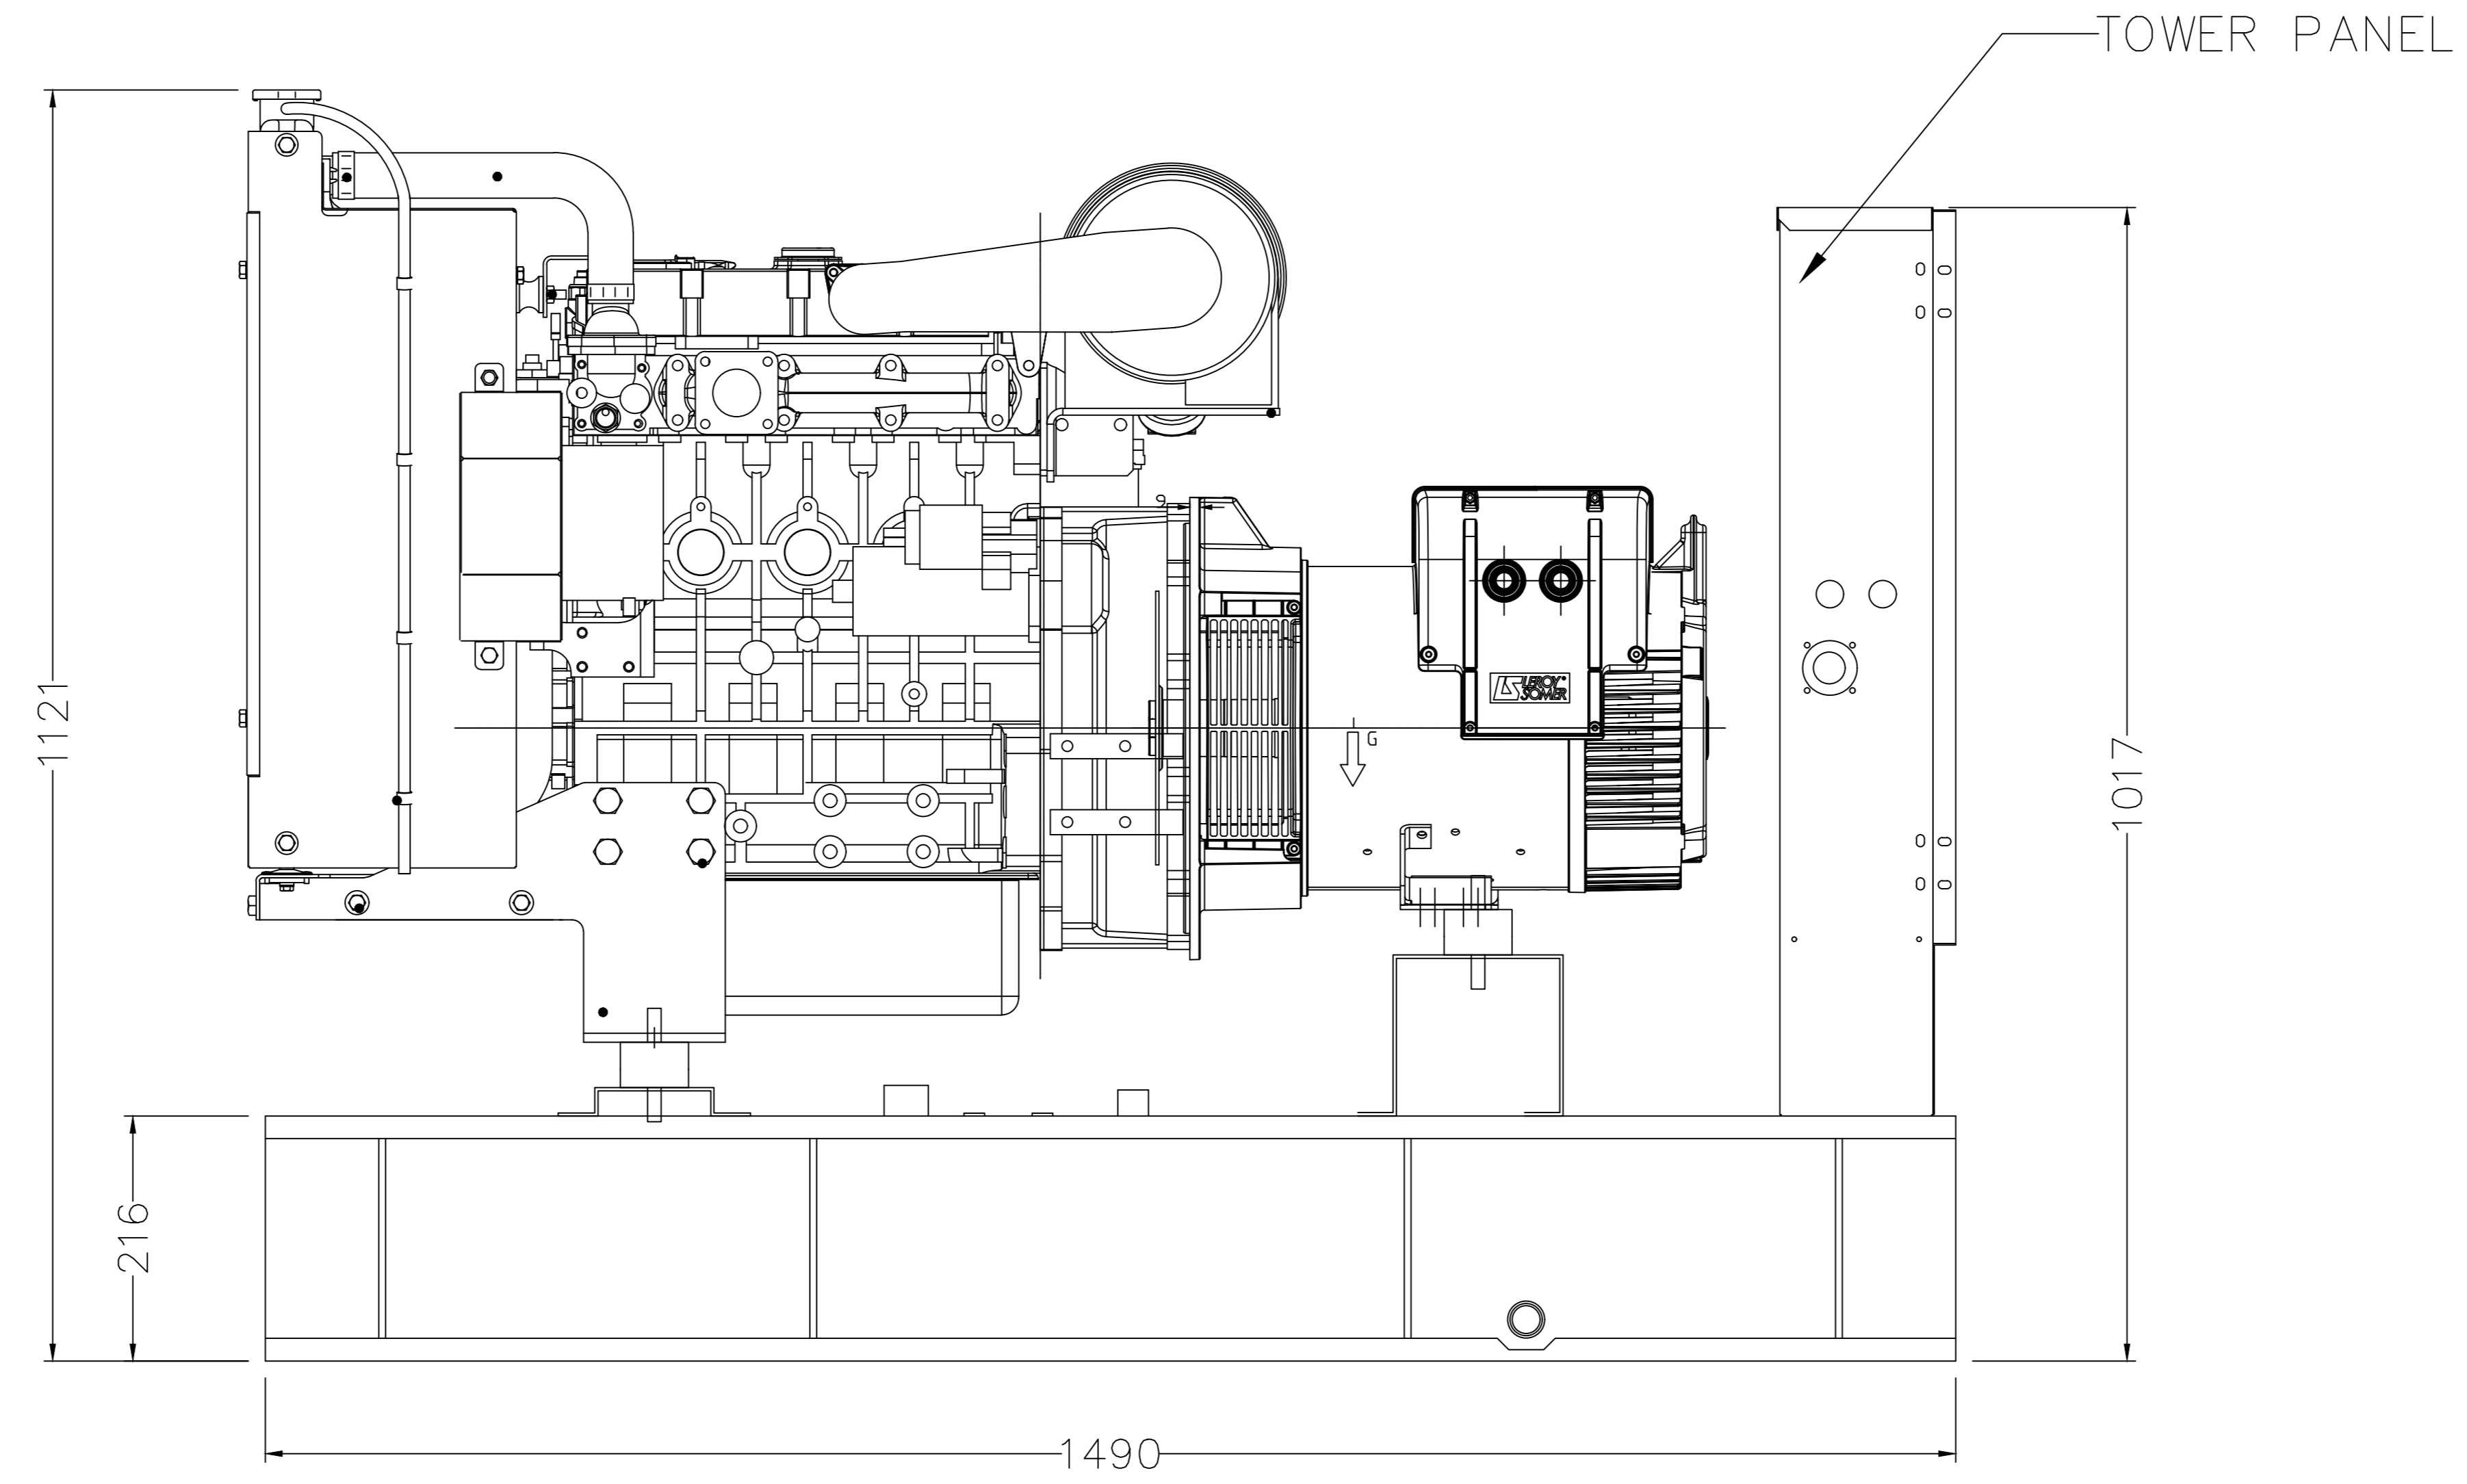

TOP VIEW

REAR VIEW

FRONT VIEW

FRONT VIEW

BOTTOM VIEW

Ø14 - 8X
FOUNDATION HOLE DETAIL