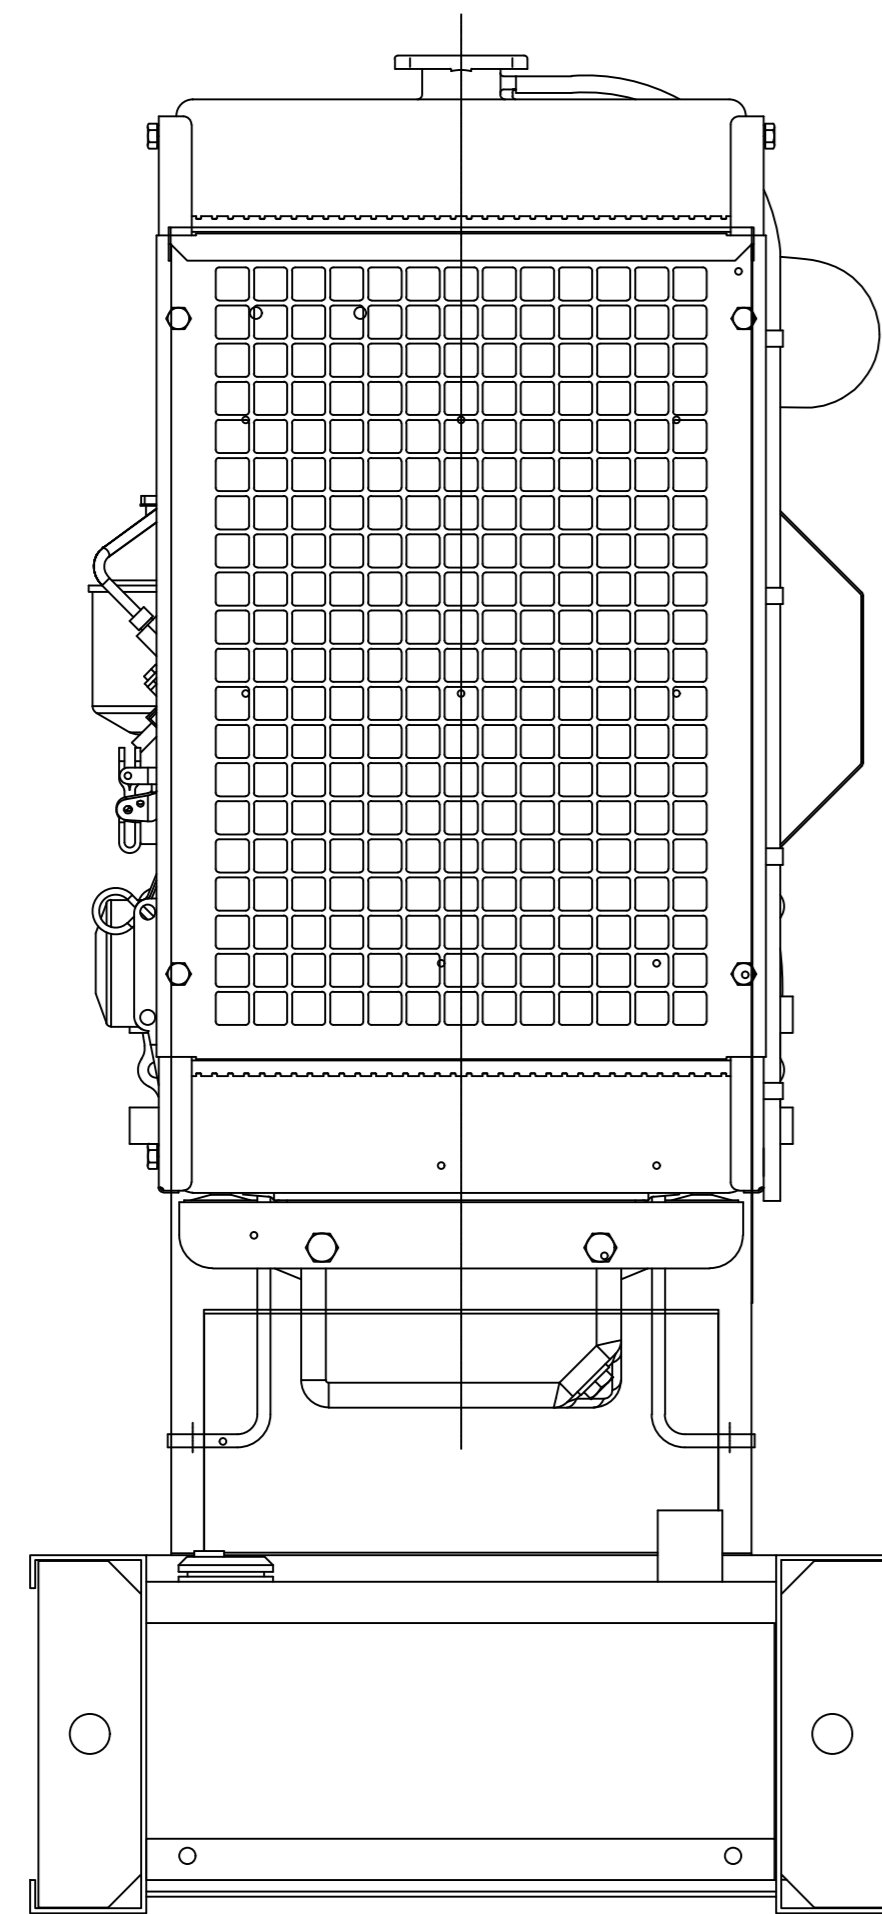

TOP VIEW

REAR VIEW

FRONT VIEW

FRONT VIEW

BOTTOM VIEW

Ø14 - 8X
FOUNDATION HOLE DETAIL