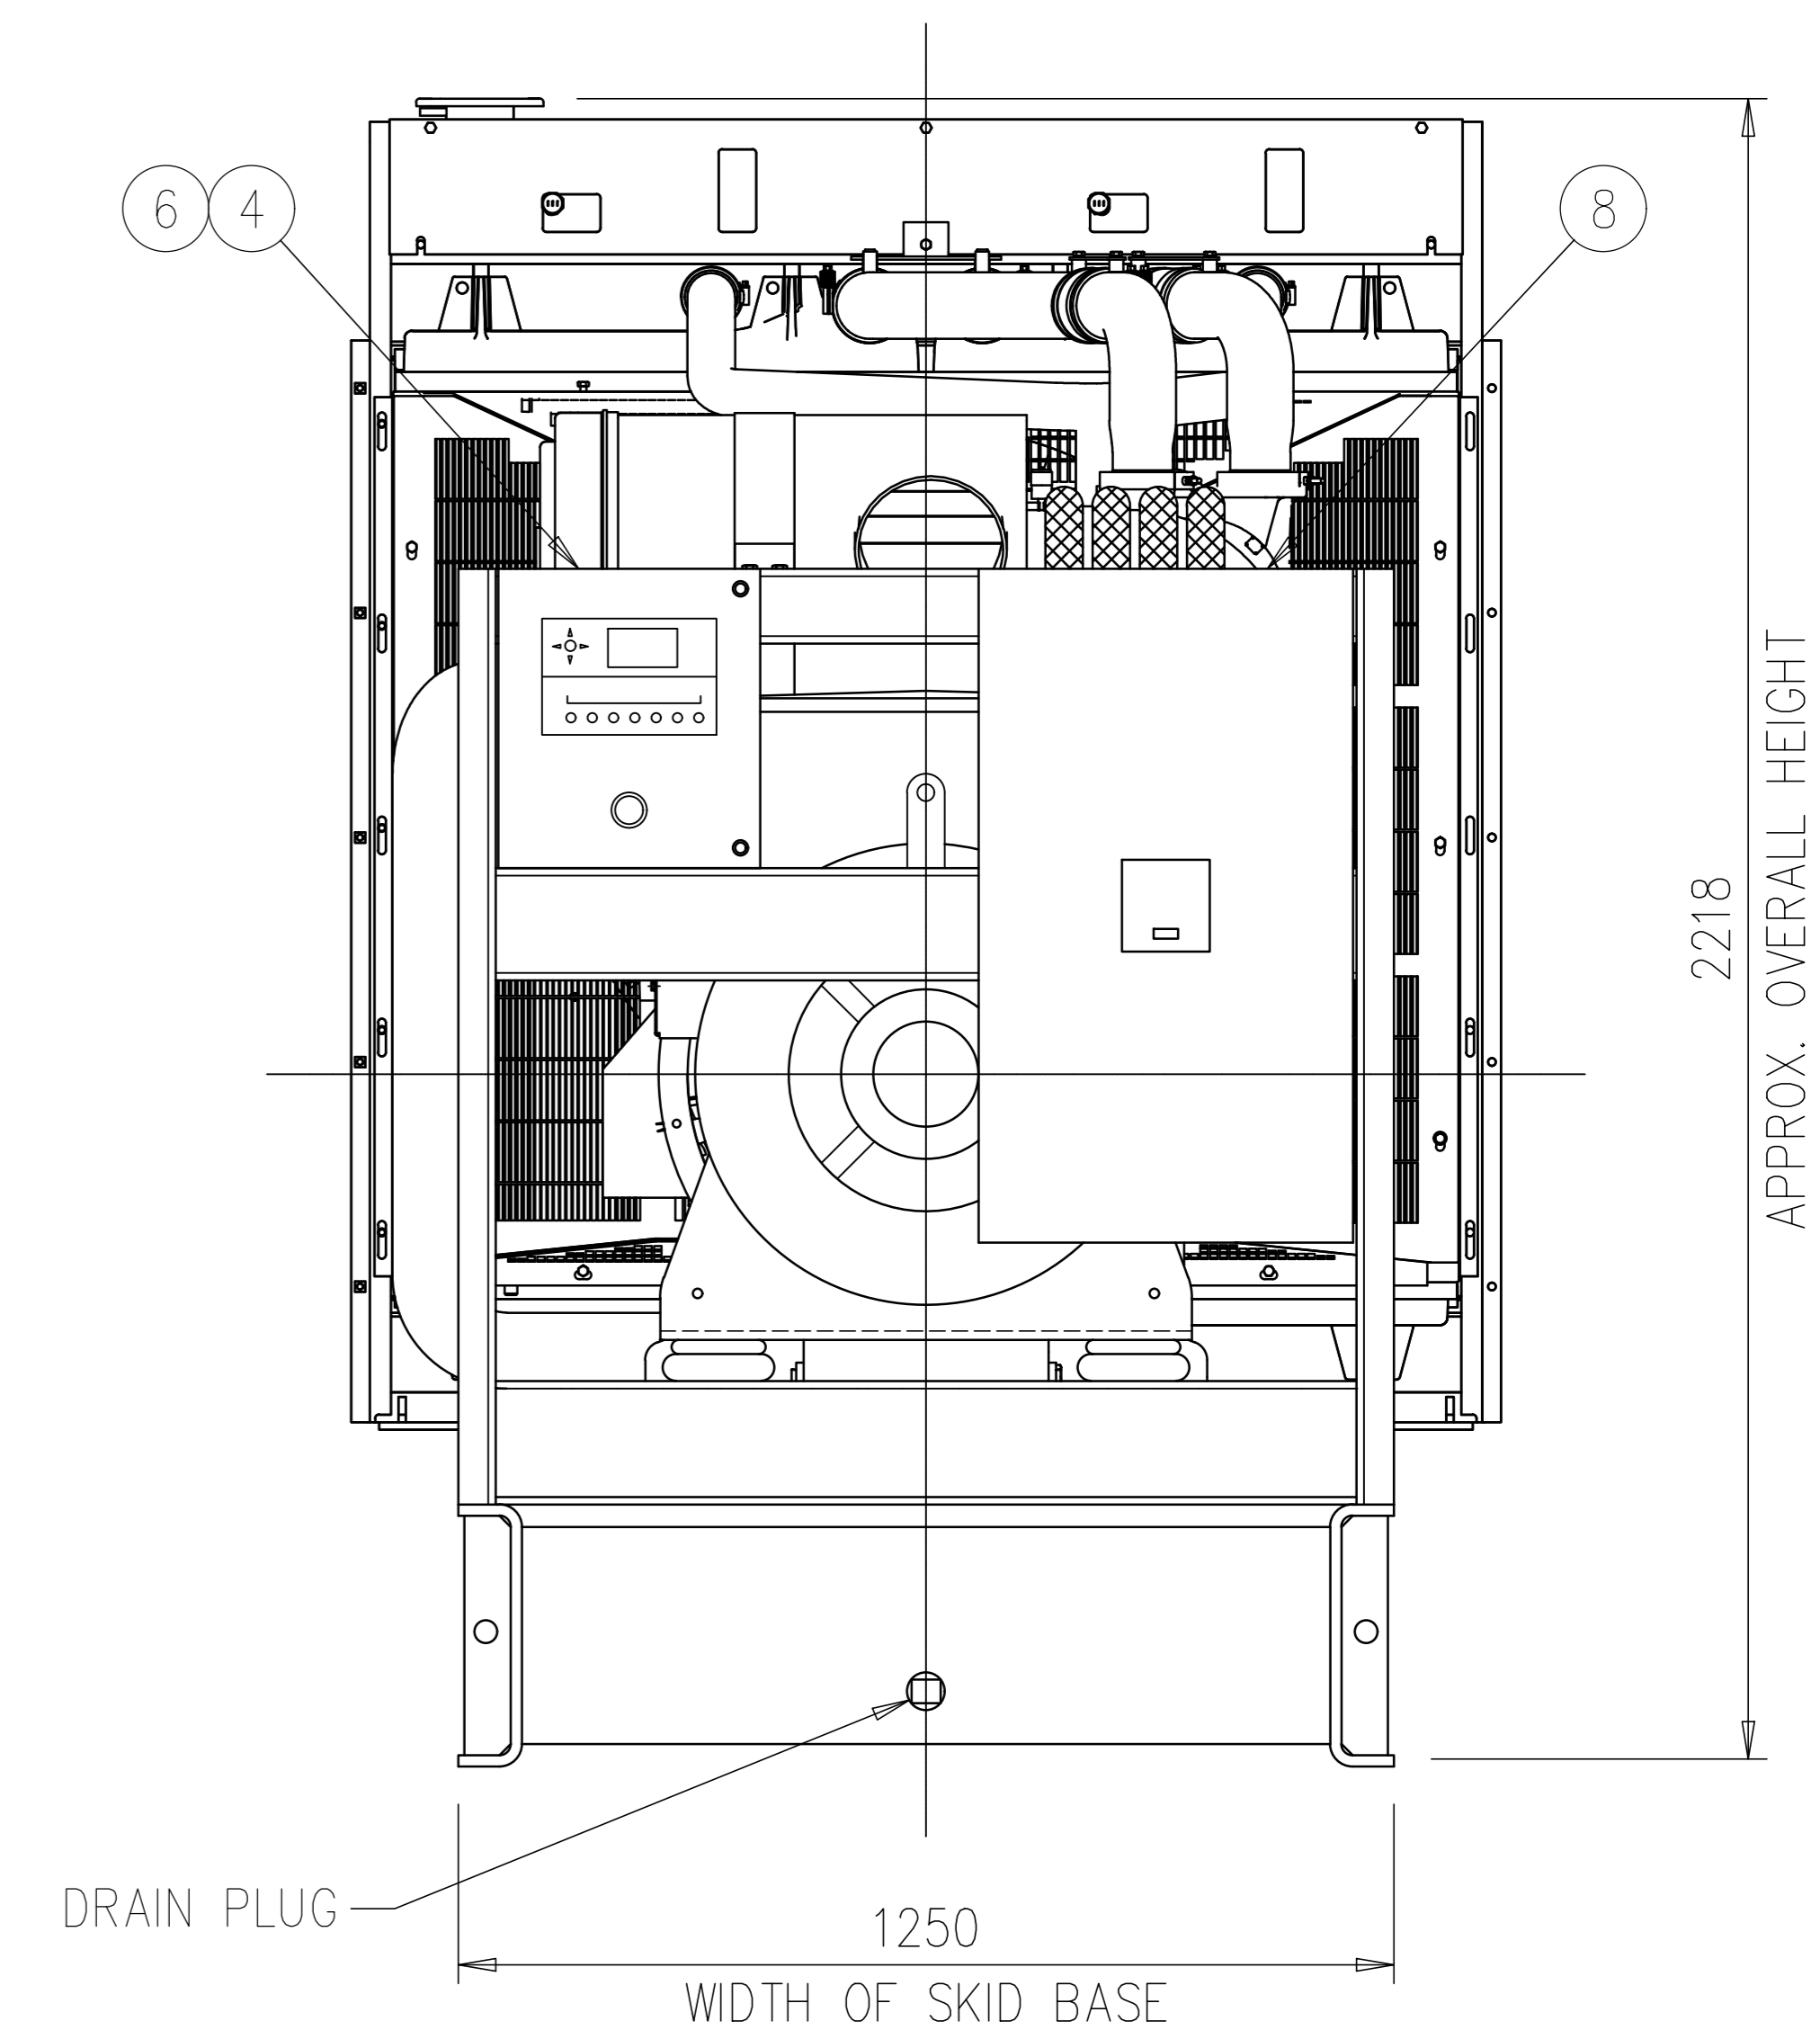

PERKINS ENGINE MODEL	2806A-E18TAG1A
TAL ALTERNATOR MODEL	TAL 047E

ITEM NO.	DESCRIPTION
1	ENGINE BLOCK
2	ALTERNATOR
3	SKID BASE
4	CONTROL PANEL
5	RADIATOR
6	PANEL STAND
7	BATTERY WITH STAND
8	CIRCUIT BREAKER PANEL
9	ECM (ADEM 4)
10	RELAY BOX
11	AVM (4 NOS.)

TOP VIEW

REAR VIEW

SIDE VIEW

FRONT VIEW