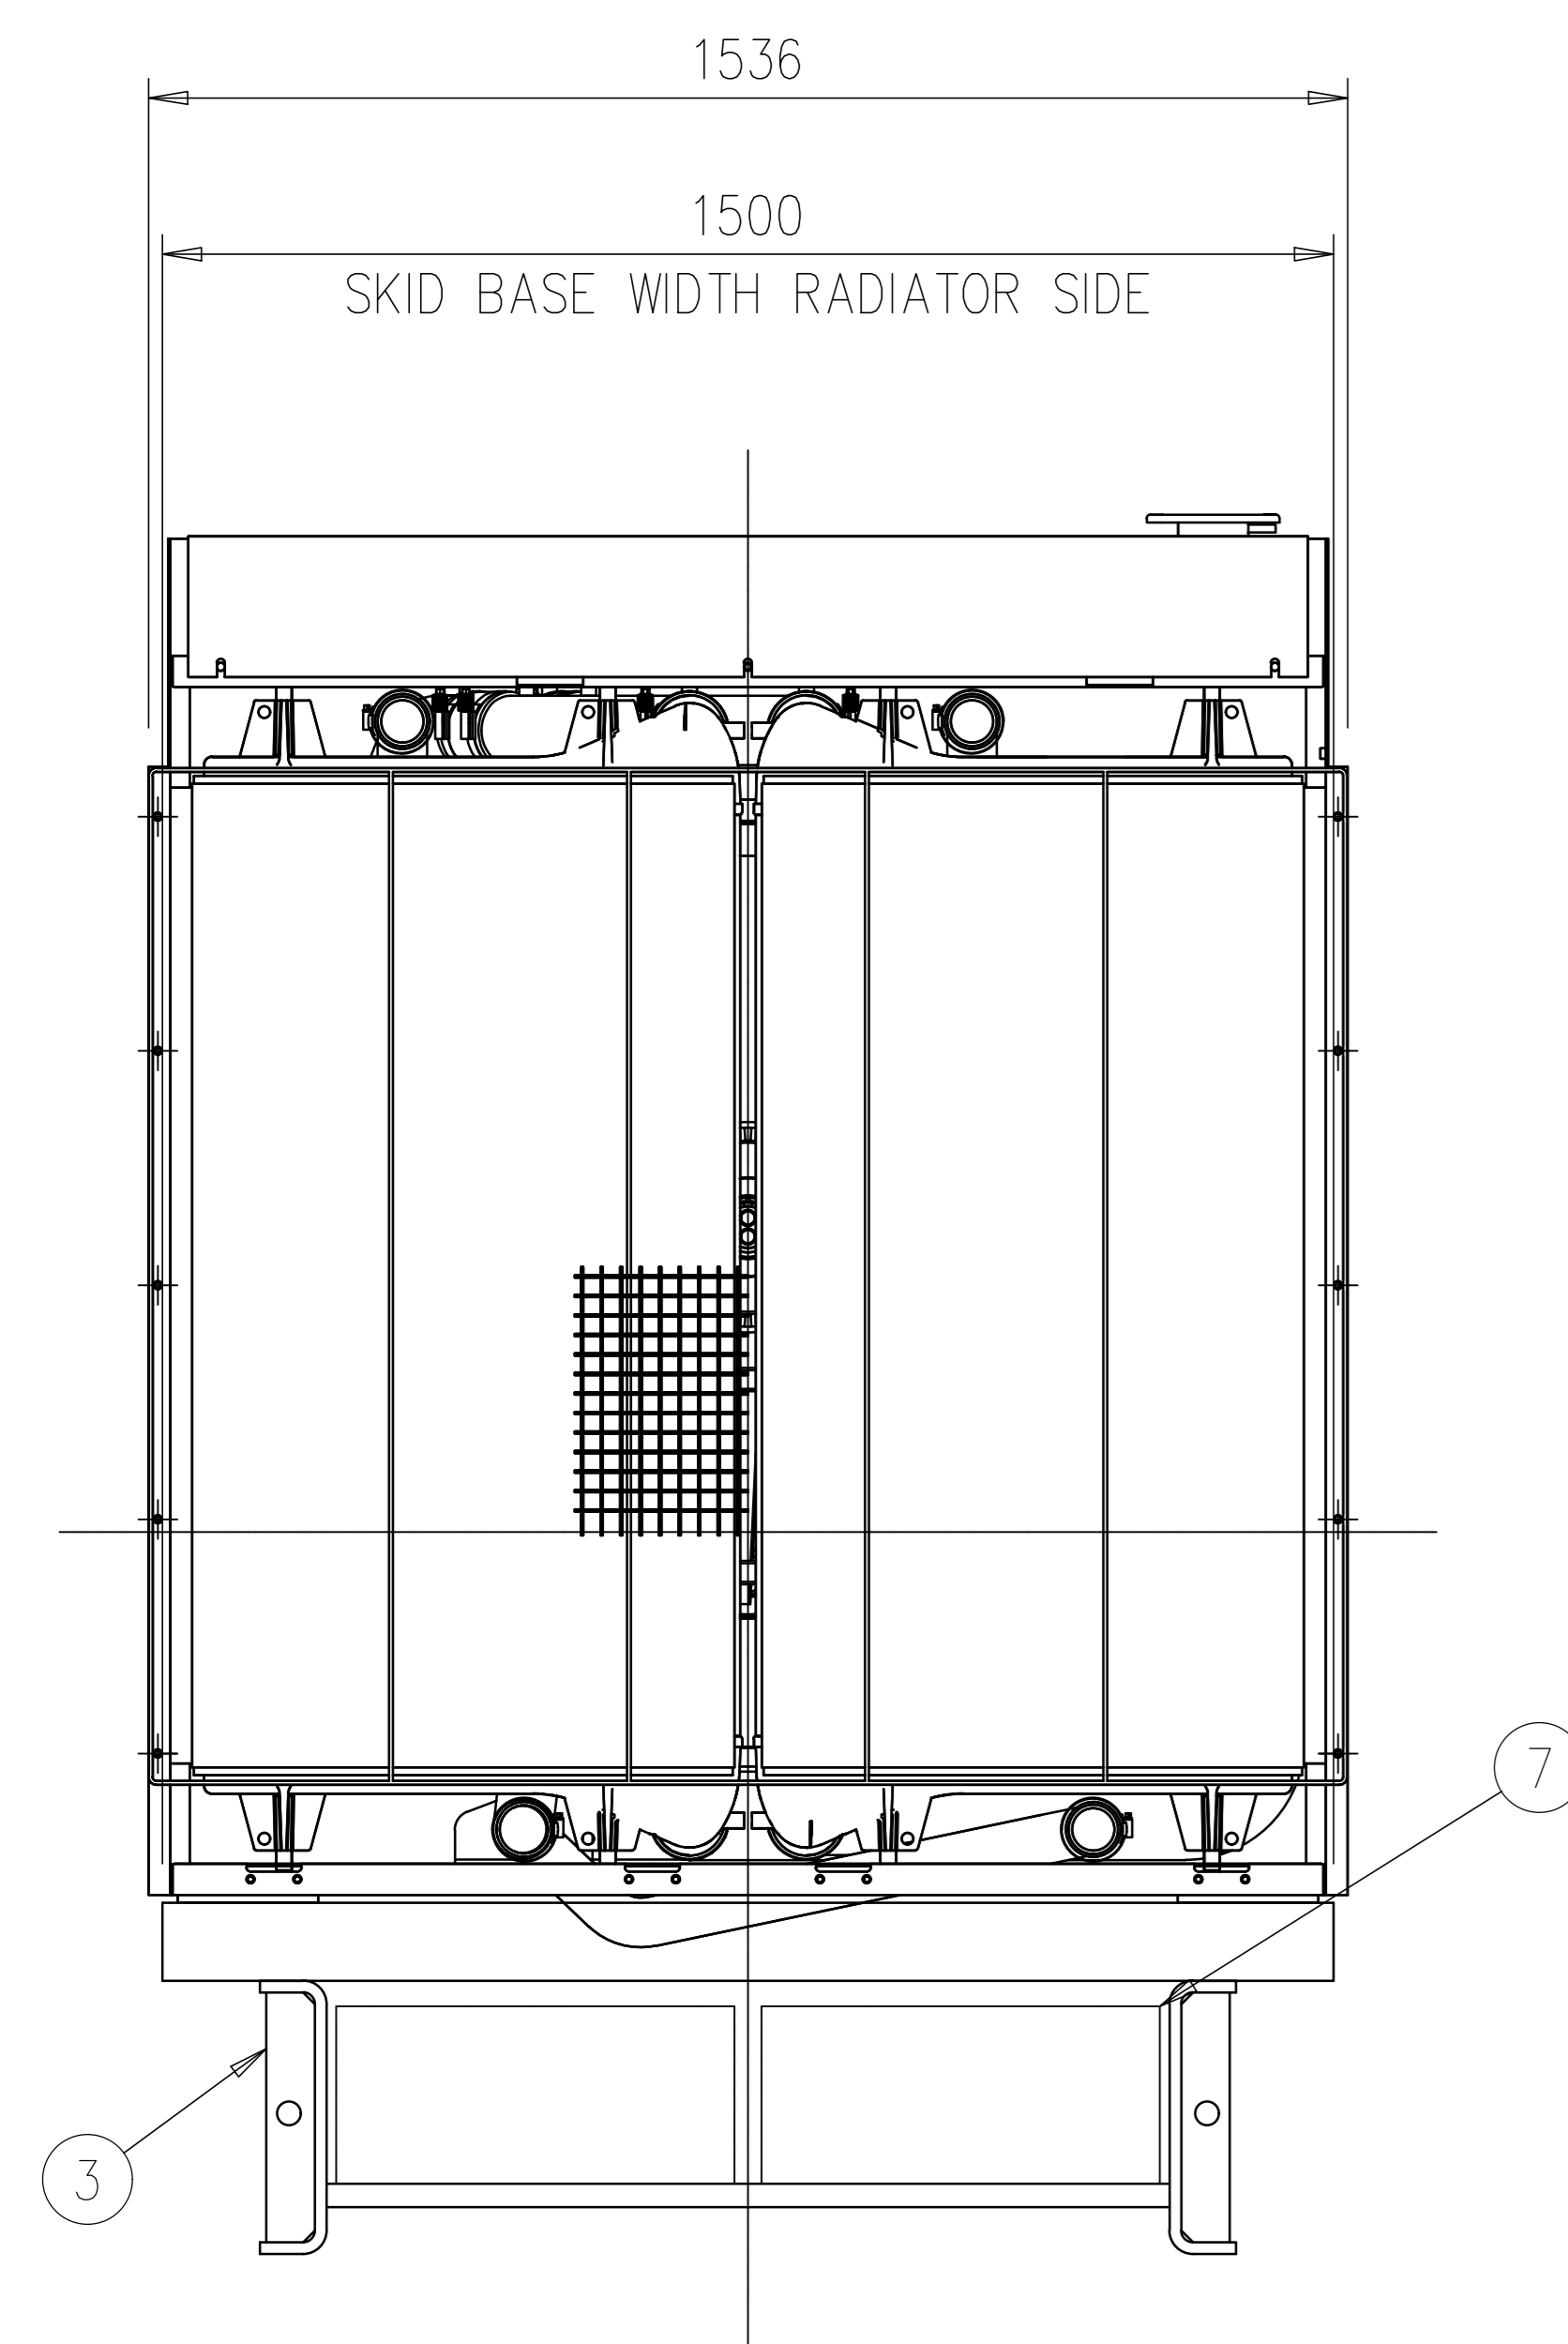

PERKINS ENGINE MODEL	2806A-E18TAG1A
TAL ALTERNATOR MODEL	TAL 047E

ITEM NO.	DESCRIPTION
1	ENGINE BLOCK
2	ALTERNATOR
3	SKID BASE
4	CONTROL PANEL
5	RADIATOR
6	PANEL STAND
7	BATTERY WITH STAND
8	CIRCUIT BREAKER PANEL
9	ECM (ADEM 4)
10	RELAY BOX
11	AVM (4 NOS.)

TOP VIEW

REAR VIEW

SIDE VIEW

FRONT VIEW