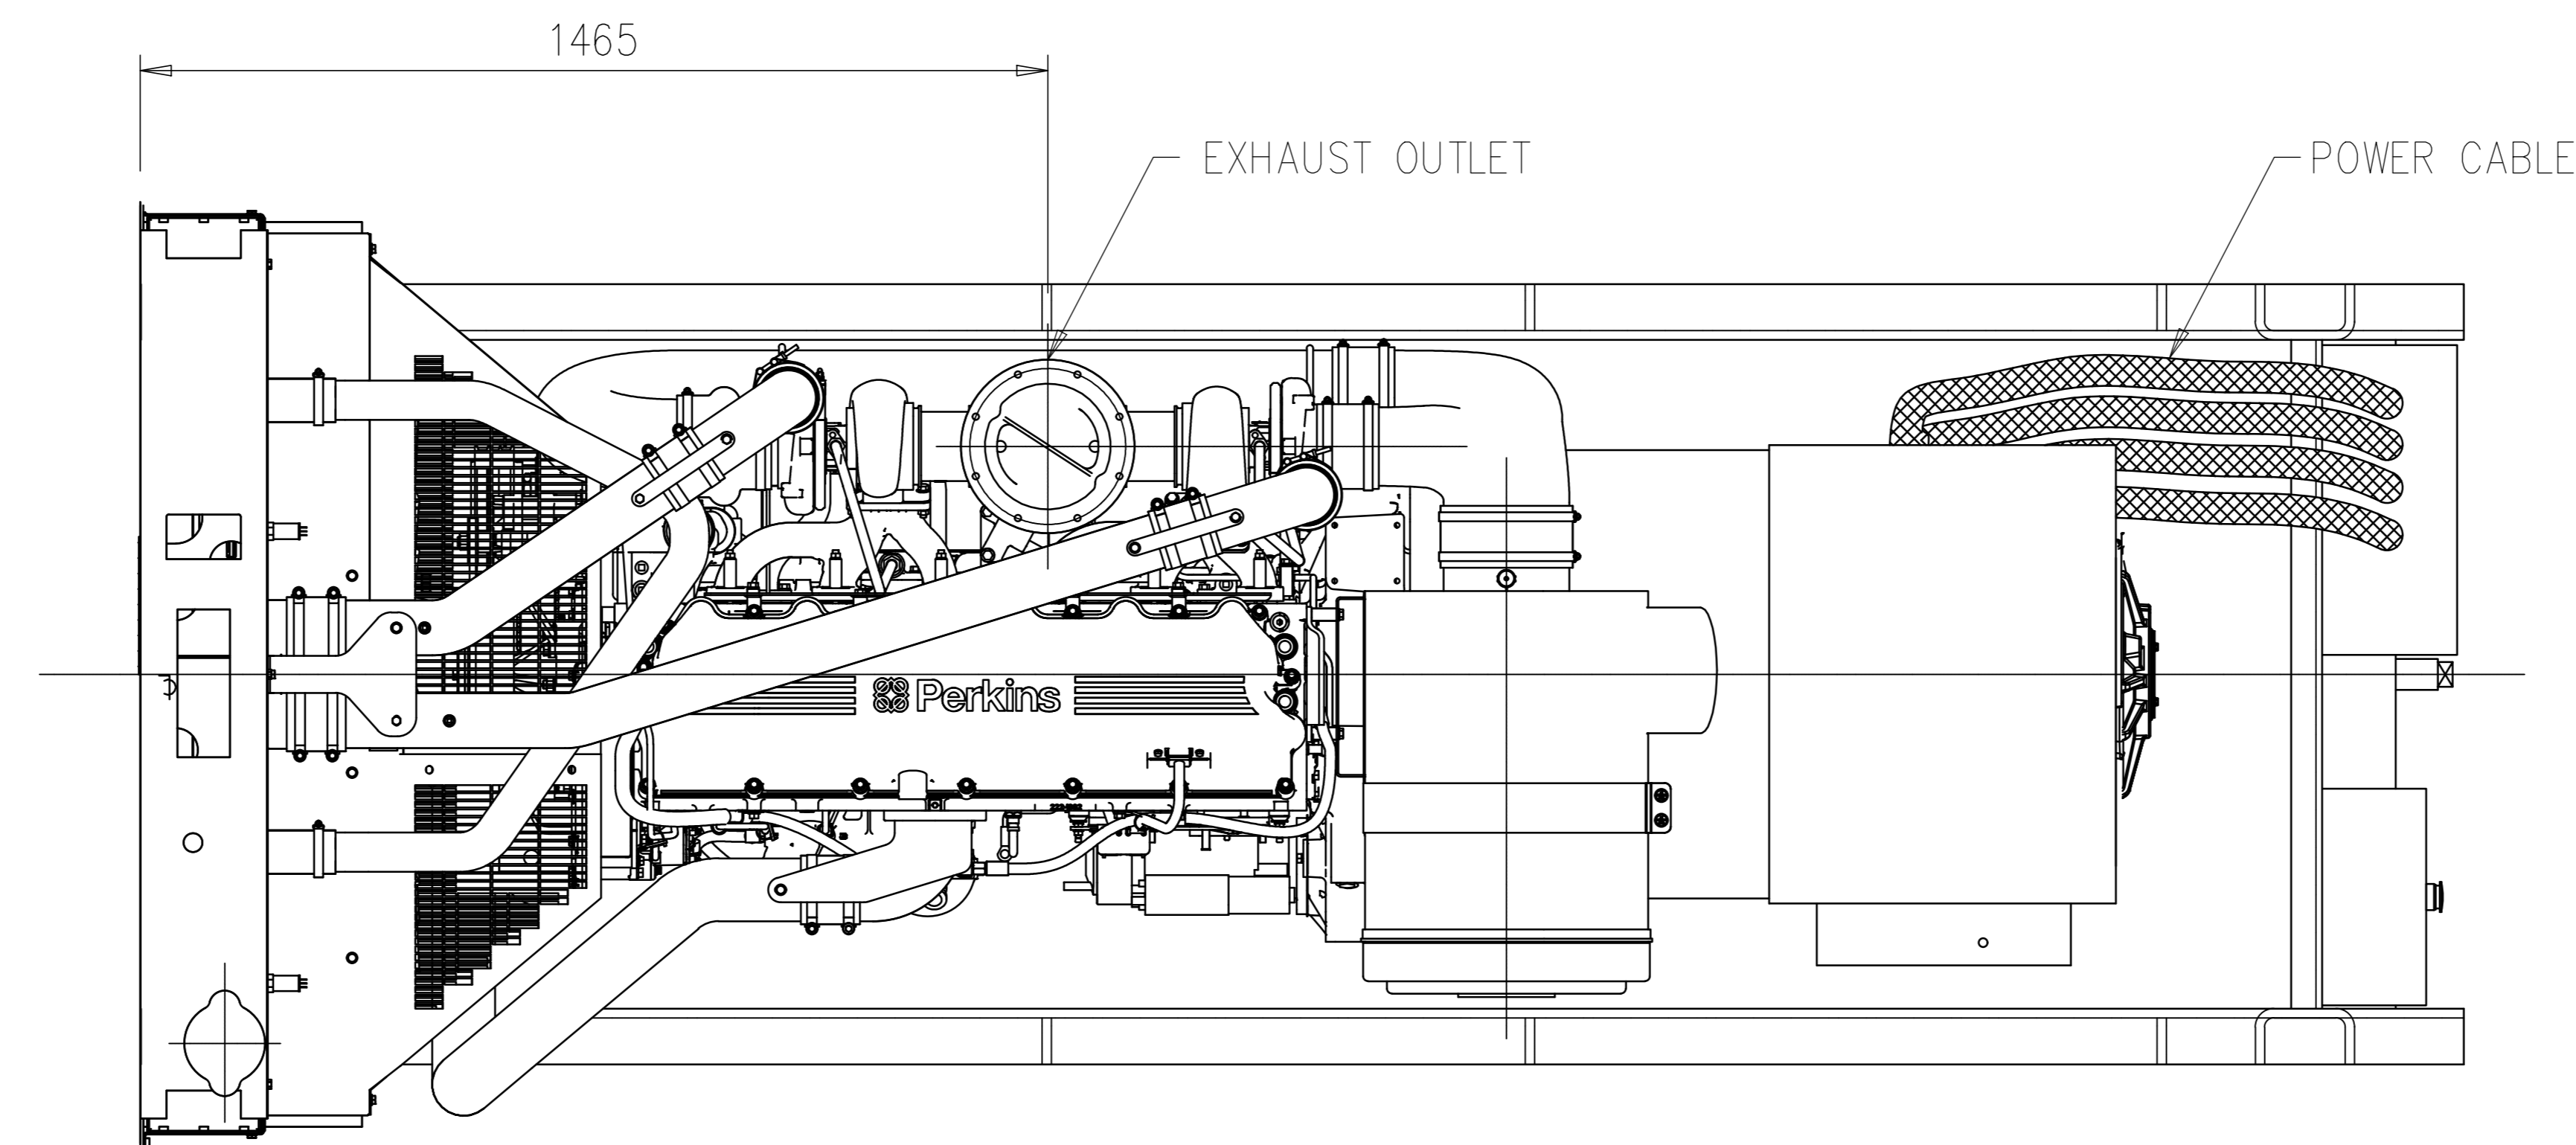

PERKINS ENGINE MODEL	2806A-E18TAG1A
TAL ALTERNATOR MODEL	TAL 047E

ITEM NO.	DESCRIPTION
1	ENGINE BLOCK
2	ALTERNATOR
3	SKID BASE
4	CONTROL PANEL
5	RADIATOR
6	PANEL STAND
7	BATTERY WITH STAND
8	CIRCUIT BREAKER PANEL
9	ECM (ADEM 4)
10	RELAY BOX
11	AVM (4 NOS.)

TOP VIEW

REAR VIEW

SIDE VIEW

FRONT VIEW