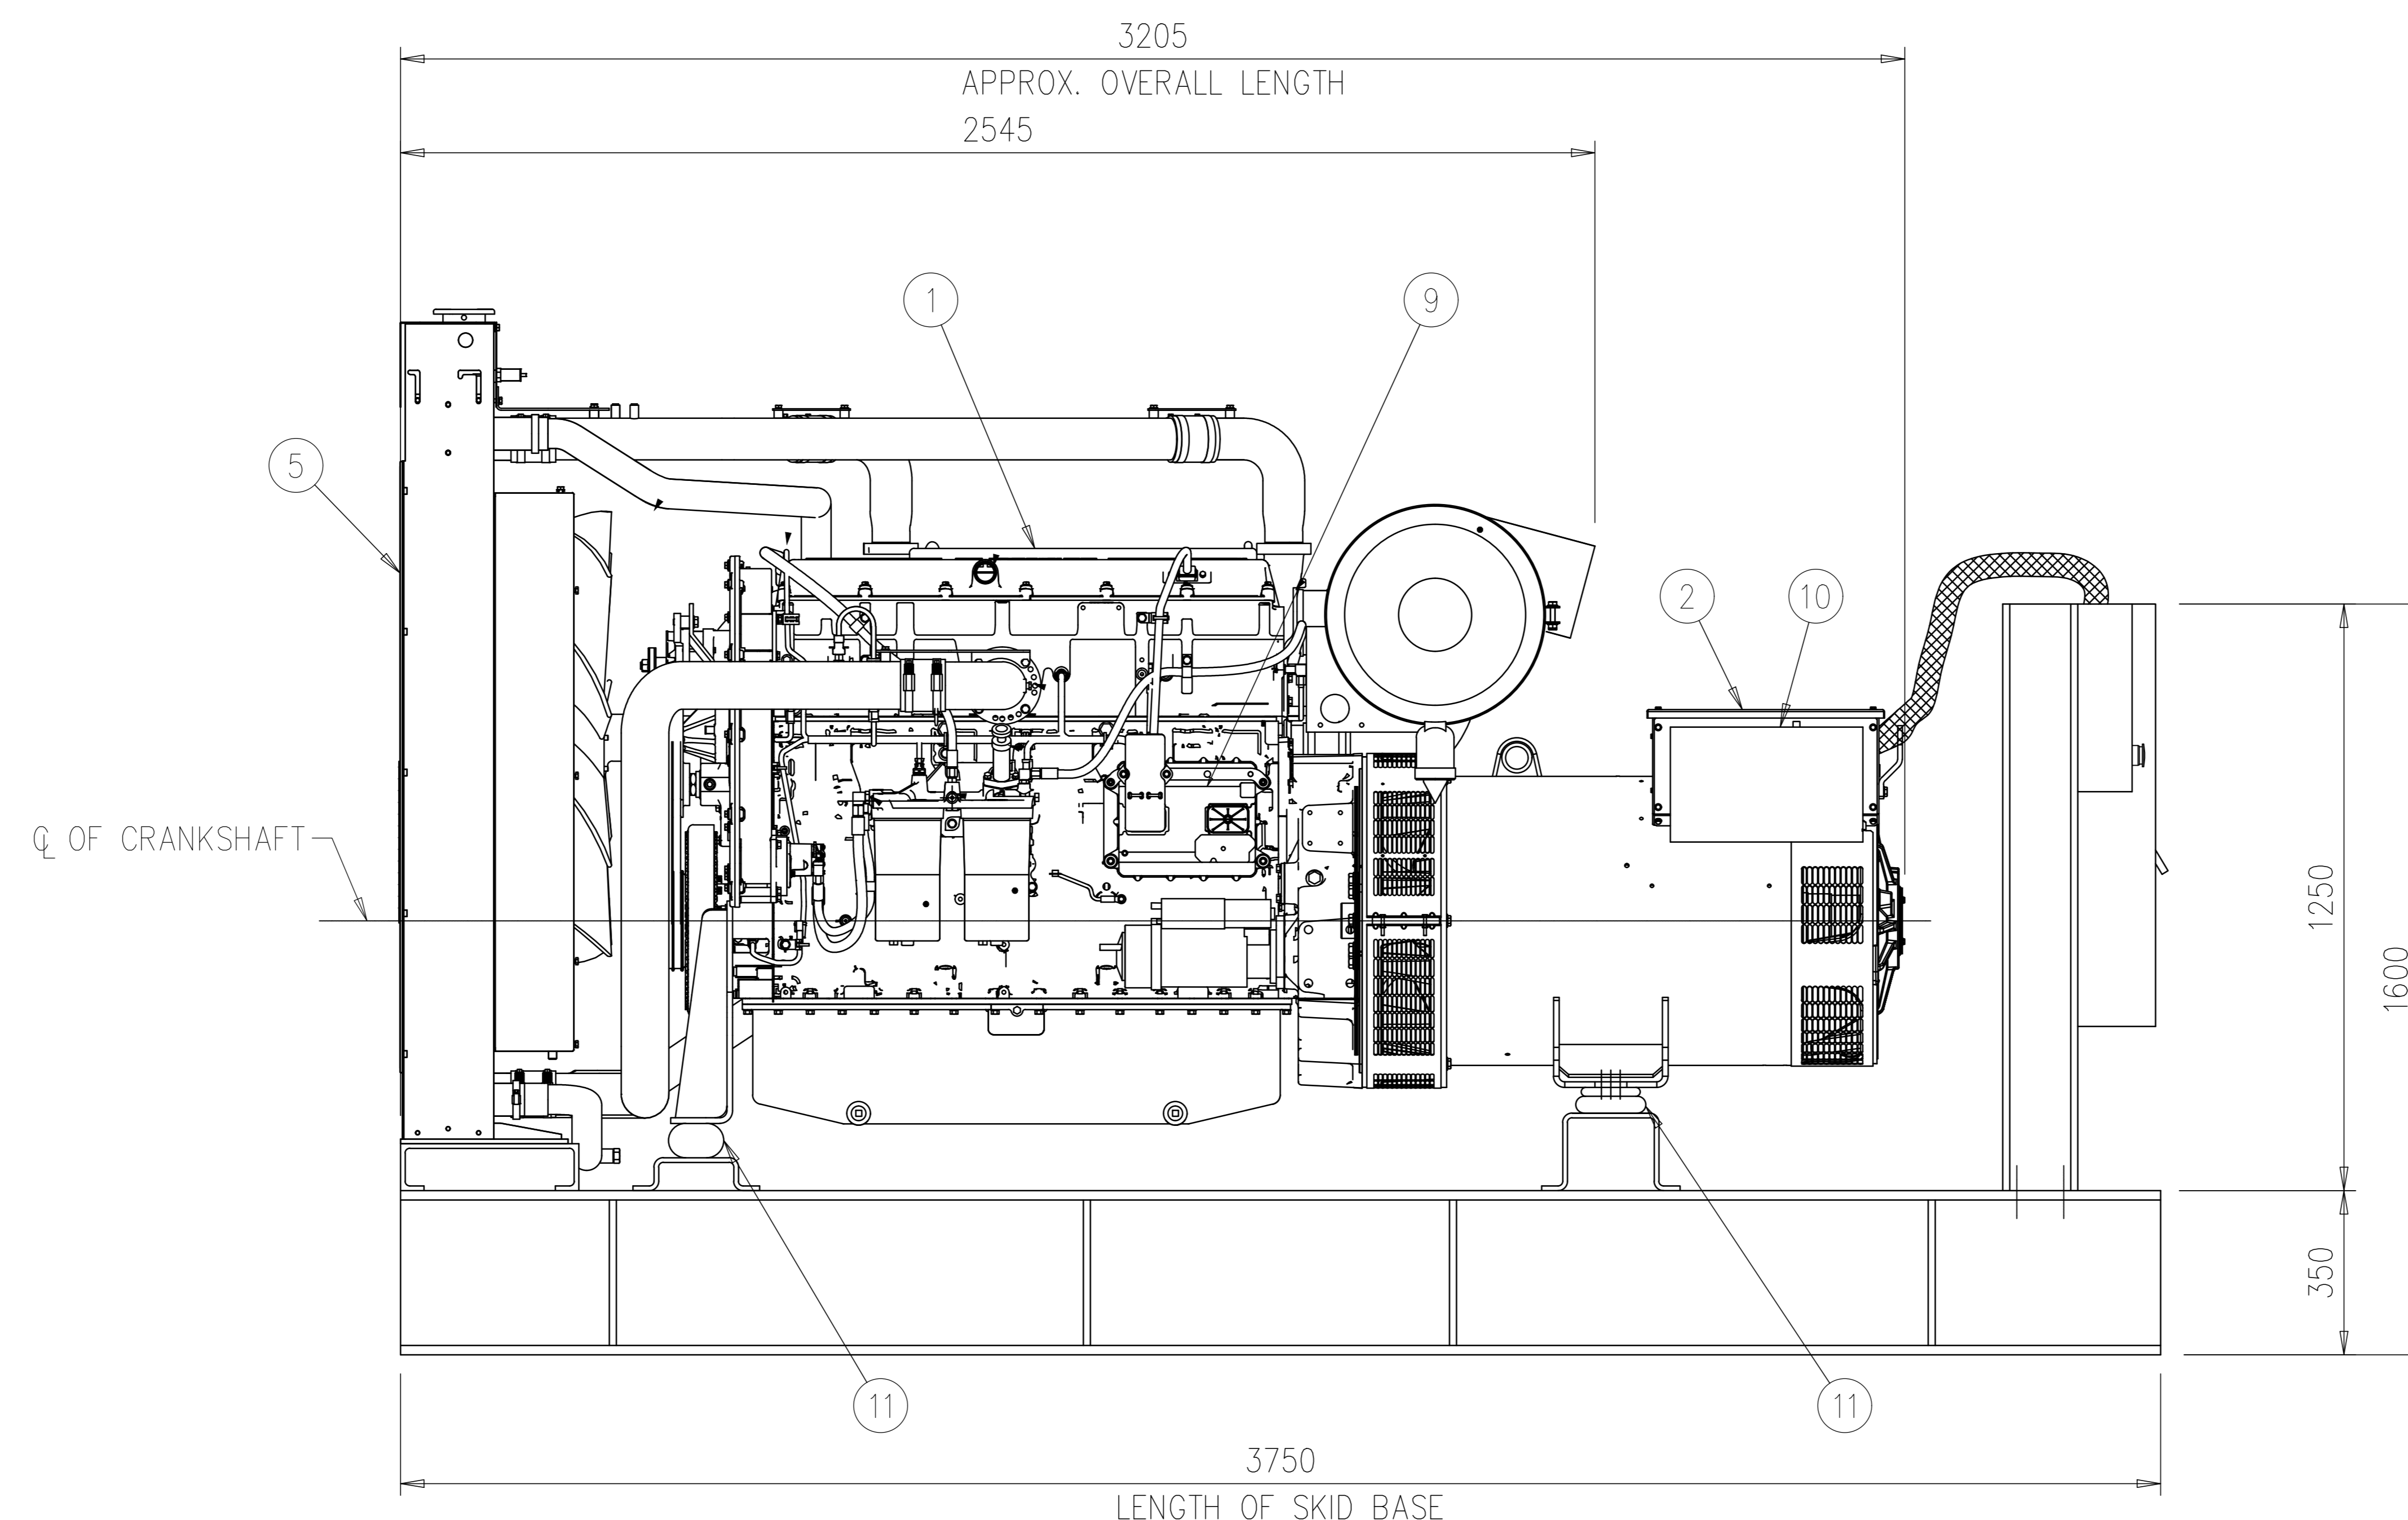

PERKINS ENGINE MODEL	2806A-E18TAG1A
TAL ALTERNATOR MODEL	TAL 047E

ITEM NO.	DESCRIPTION
1	ENGINE BLOCK
2	ALTERNATOR
3	SKID BASE
4	CONTROL PANEL
5	RADIATOR
6	PANEL STAND
7	BATTERY WITH STAND
8	CIRCUIT BREAKER PANEL
9	ECM (ADEM 4)
10	RELAY BOX
11	AVM (4 NOS.)

TOP VIEW

REAR VIEW

SIDE VIEW

FRONT VIEW